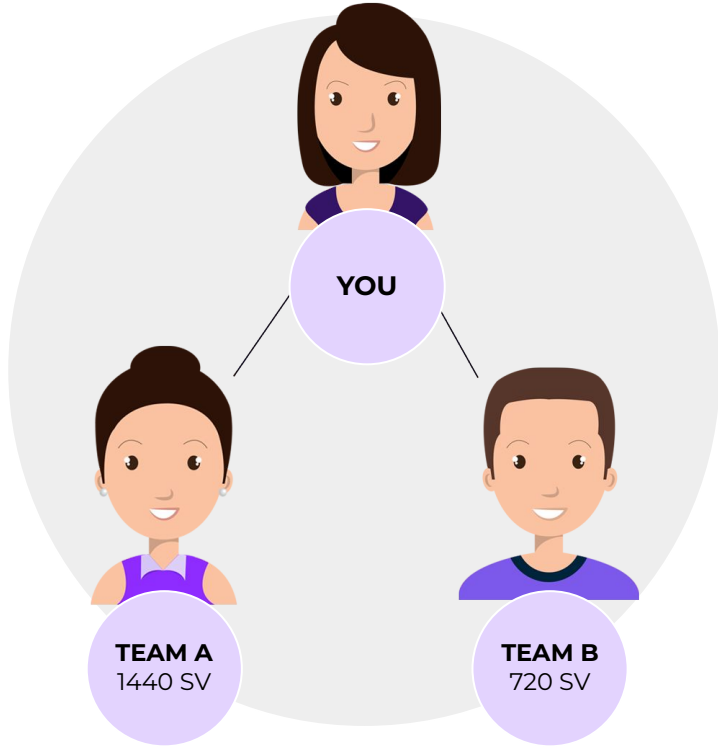

YOU				
A Team SV	B Team SV	Matching SV	Carry Forward	Stipend In-Come
1440 SV	720 SV	720 MSV	720 SV	$144*

*Please note admin charges and taxes will be deducted from your earnings, as applicable.