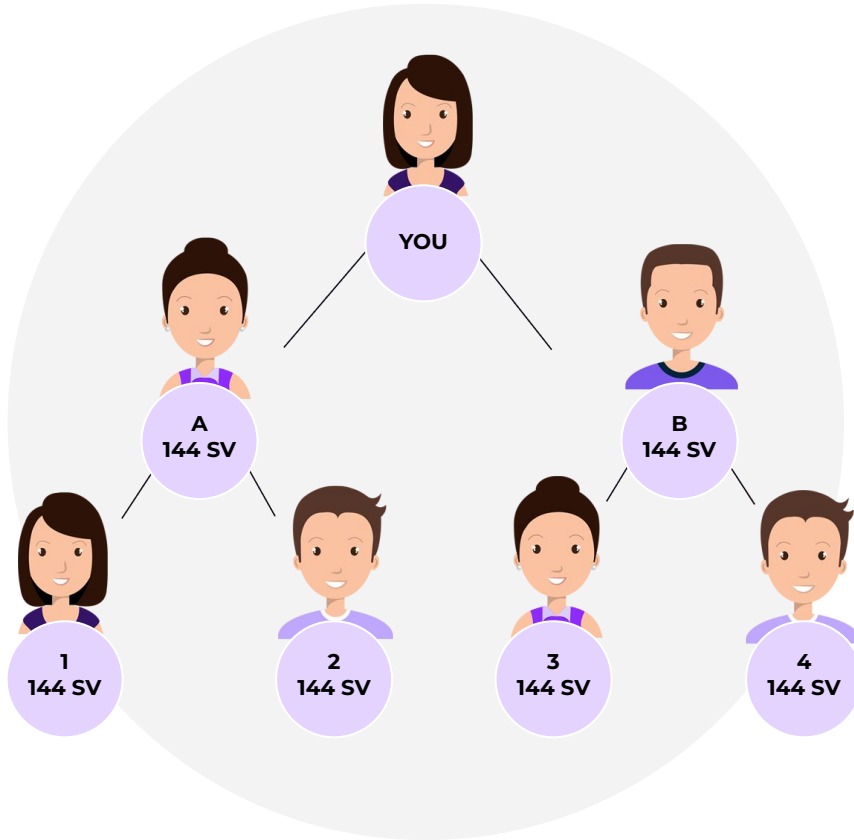

What is SV or Service Value?

Service Value are the points that you earn for assisting in the expansion of the Community.

A Stipend = 144 MSV x 20% = \$28.8*

B Stipend = 144 MSV x 20% = \$28.8*

Your Stipend = 432 MSV x 20% = \$86.4*